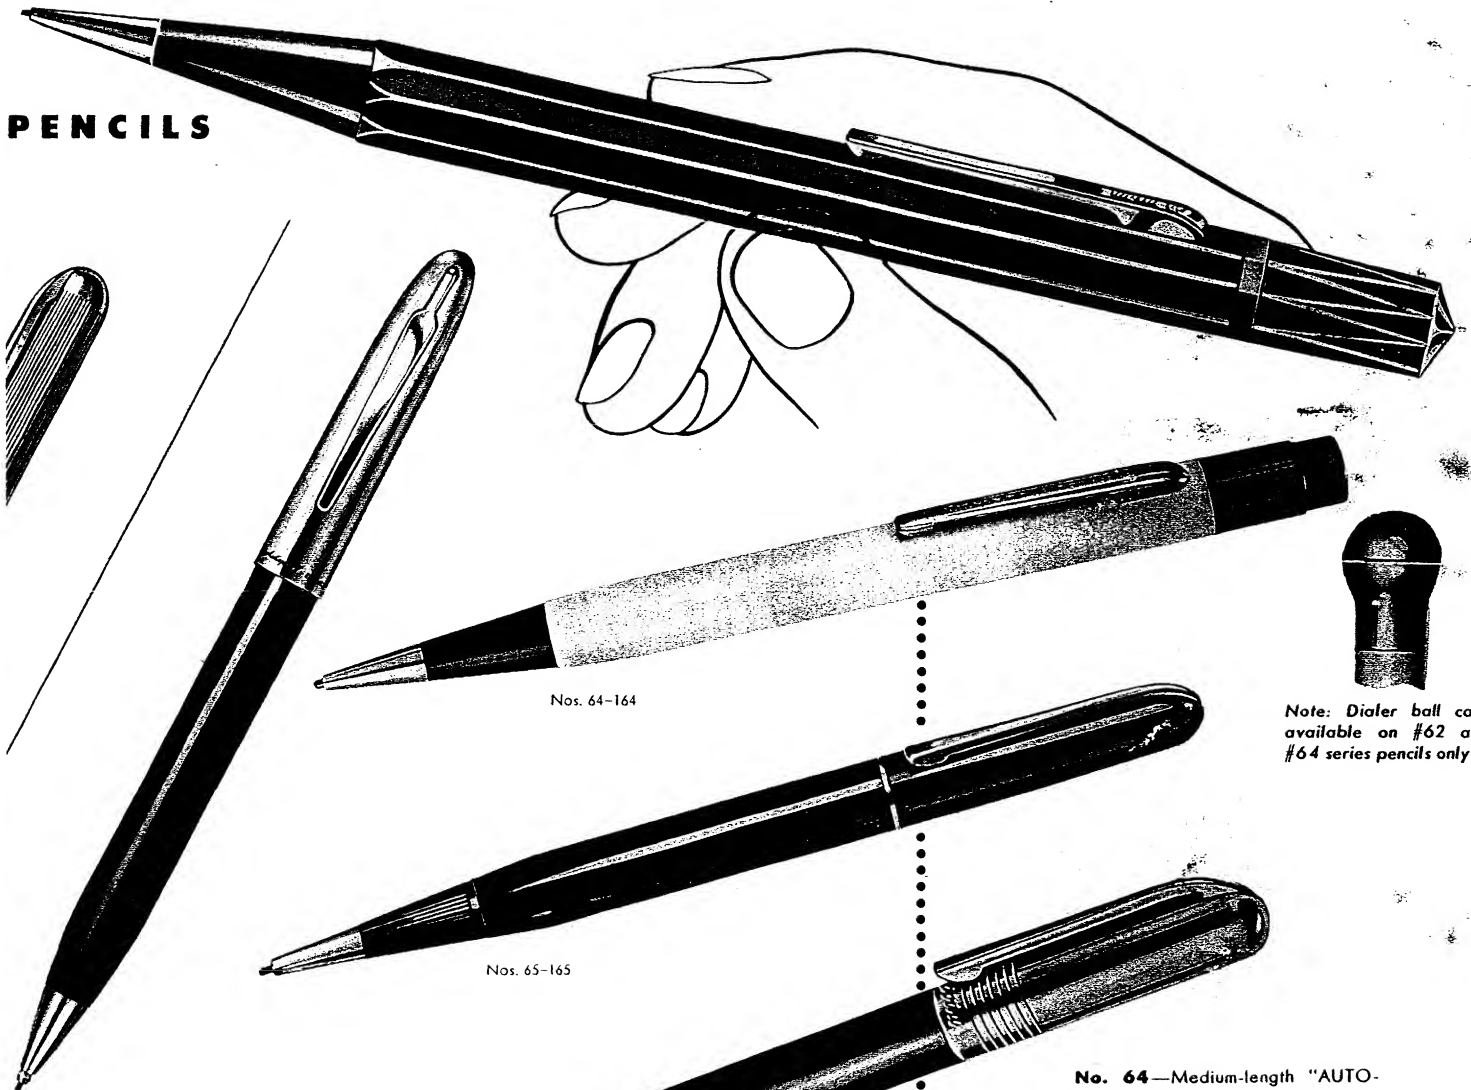

PENCILS

Nos. 64-164

Nos. 65-165

Nos. 67-167

Note: Dialer ball caps available on #62 and #64 series pencils only

3—"Push-O-Matic" Pencil "AUTOPOINT" holds 24 leads, automatically with a press of a button. Colors: black, dubonnet, or white. Chrome or gold-ze cap; tip and "Rocker-clip" in silvomite. Uses "Real-Thin" lead only. Individually boxed.

No. 64—Medium-length "AUTOPOINT" pencil with opaque pyroxylin barrel in white, green, yellow, red, gray, black or cream. Fluted cap and finger grip in black, red, green or blue plastic. Clip and trim silvomite. Standard lead. Individually boxed.

No. 164—"Real-Thin" lead model.

Nos. 64X, 164X—Short-lgth. models.

Nos. 62-162—Medium-length models with white, amber or green essence of pearl barrels.